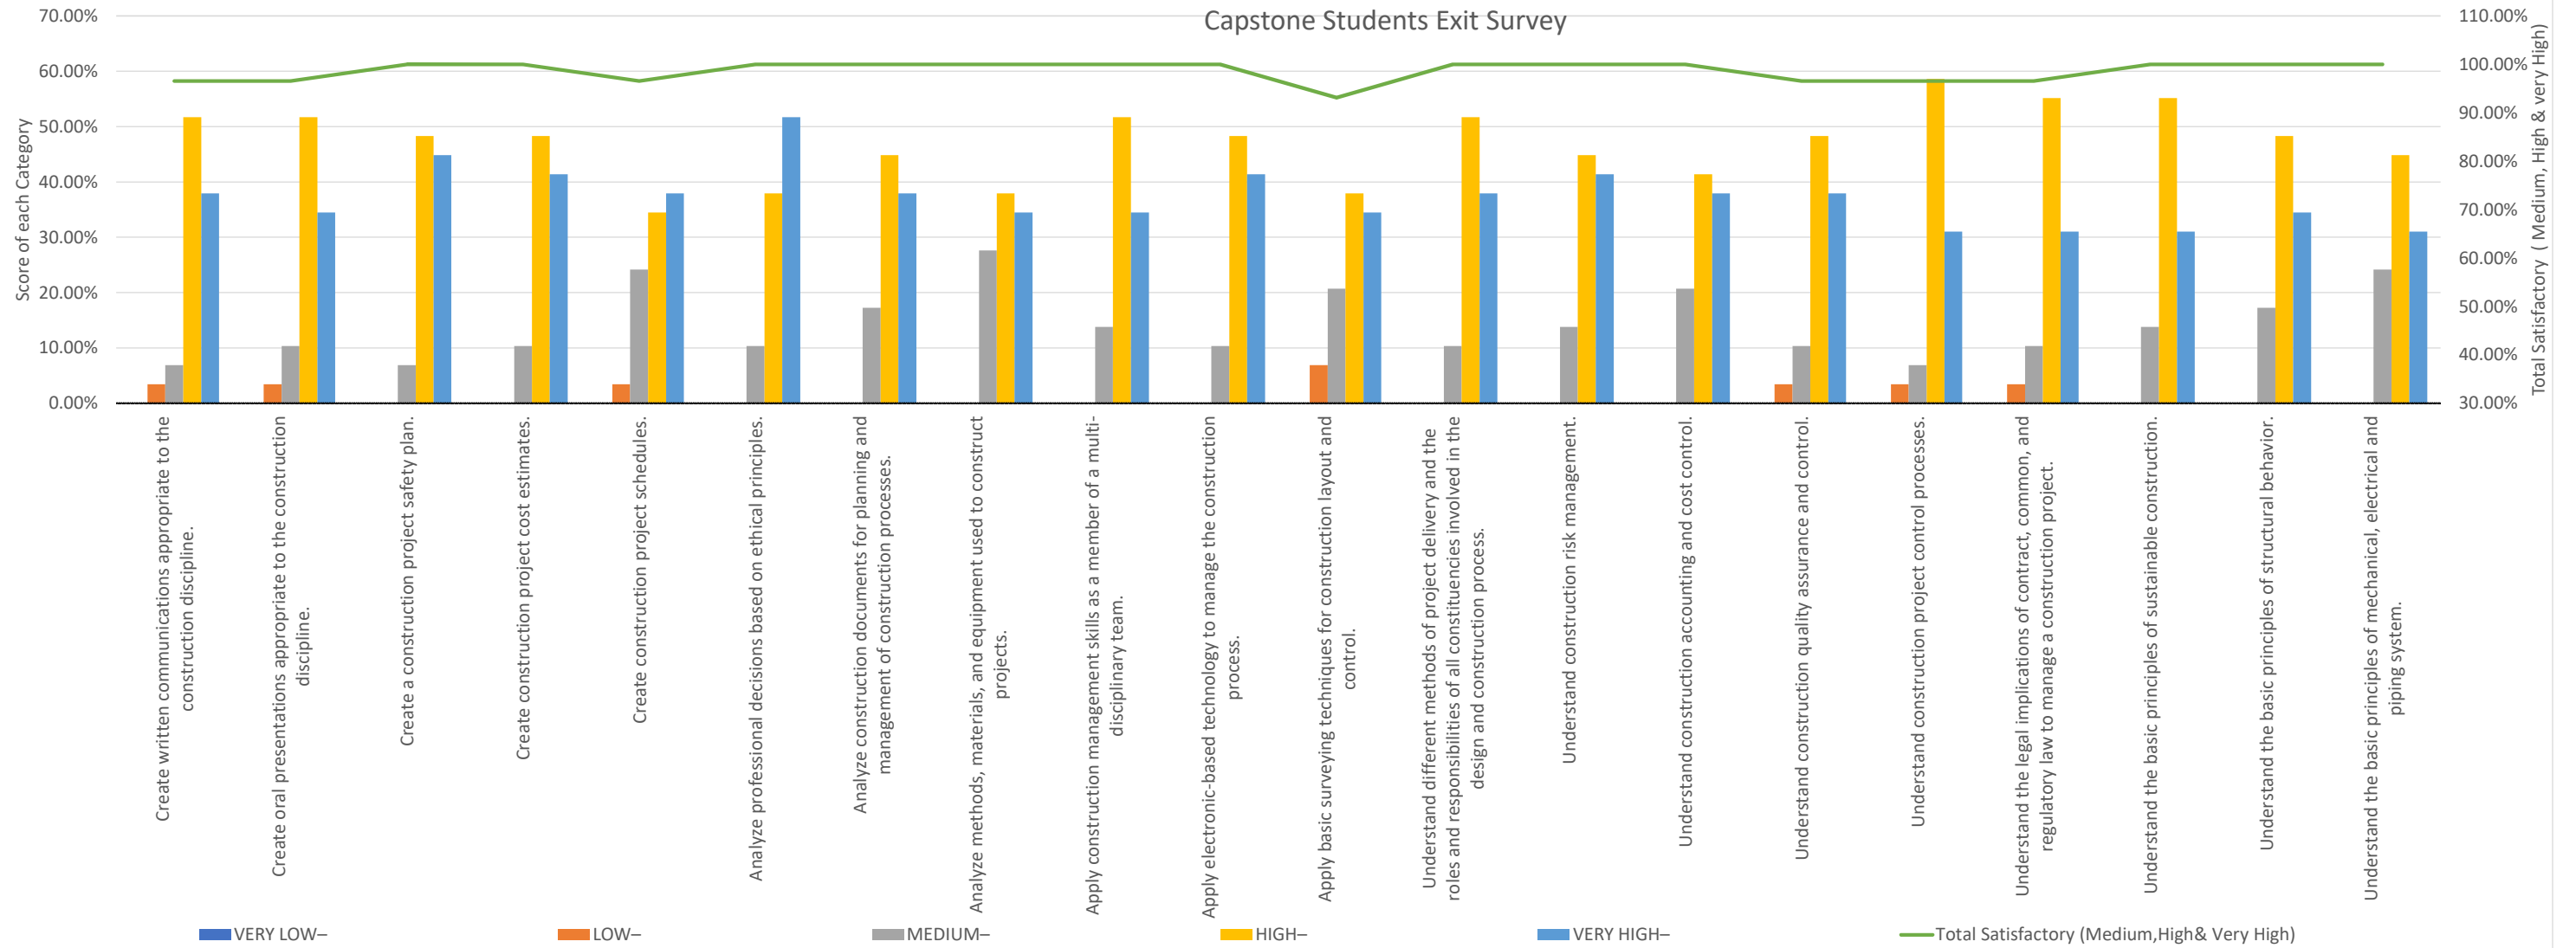

### Capstone Students Exit Survey

**Action Taken;** Aline this survey results with the SLO Direct assessment. Sepcial attention will be made to improve the students performance in SLO11 ( Surveying skills)