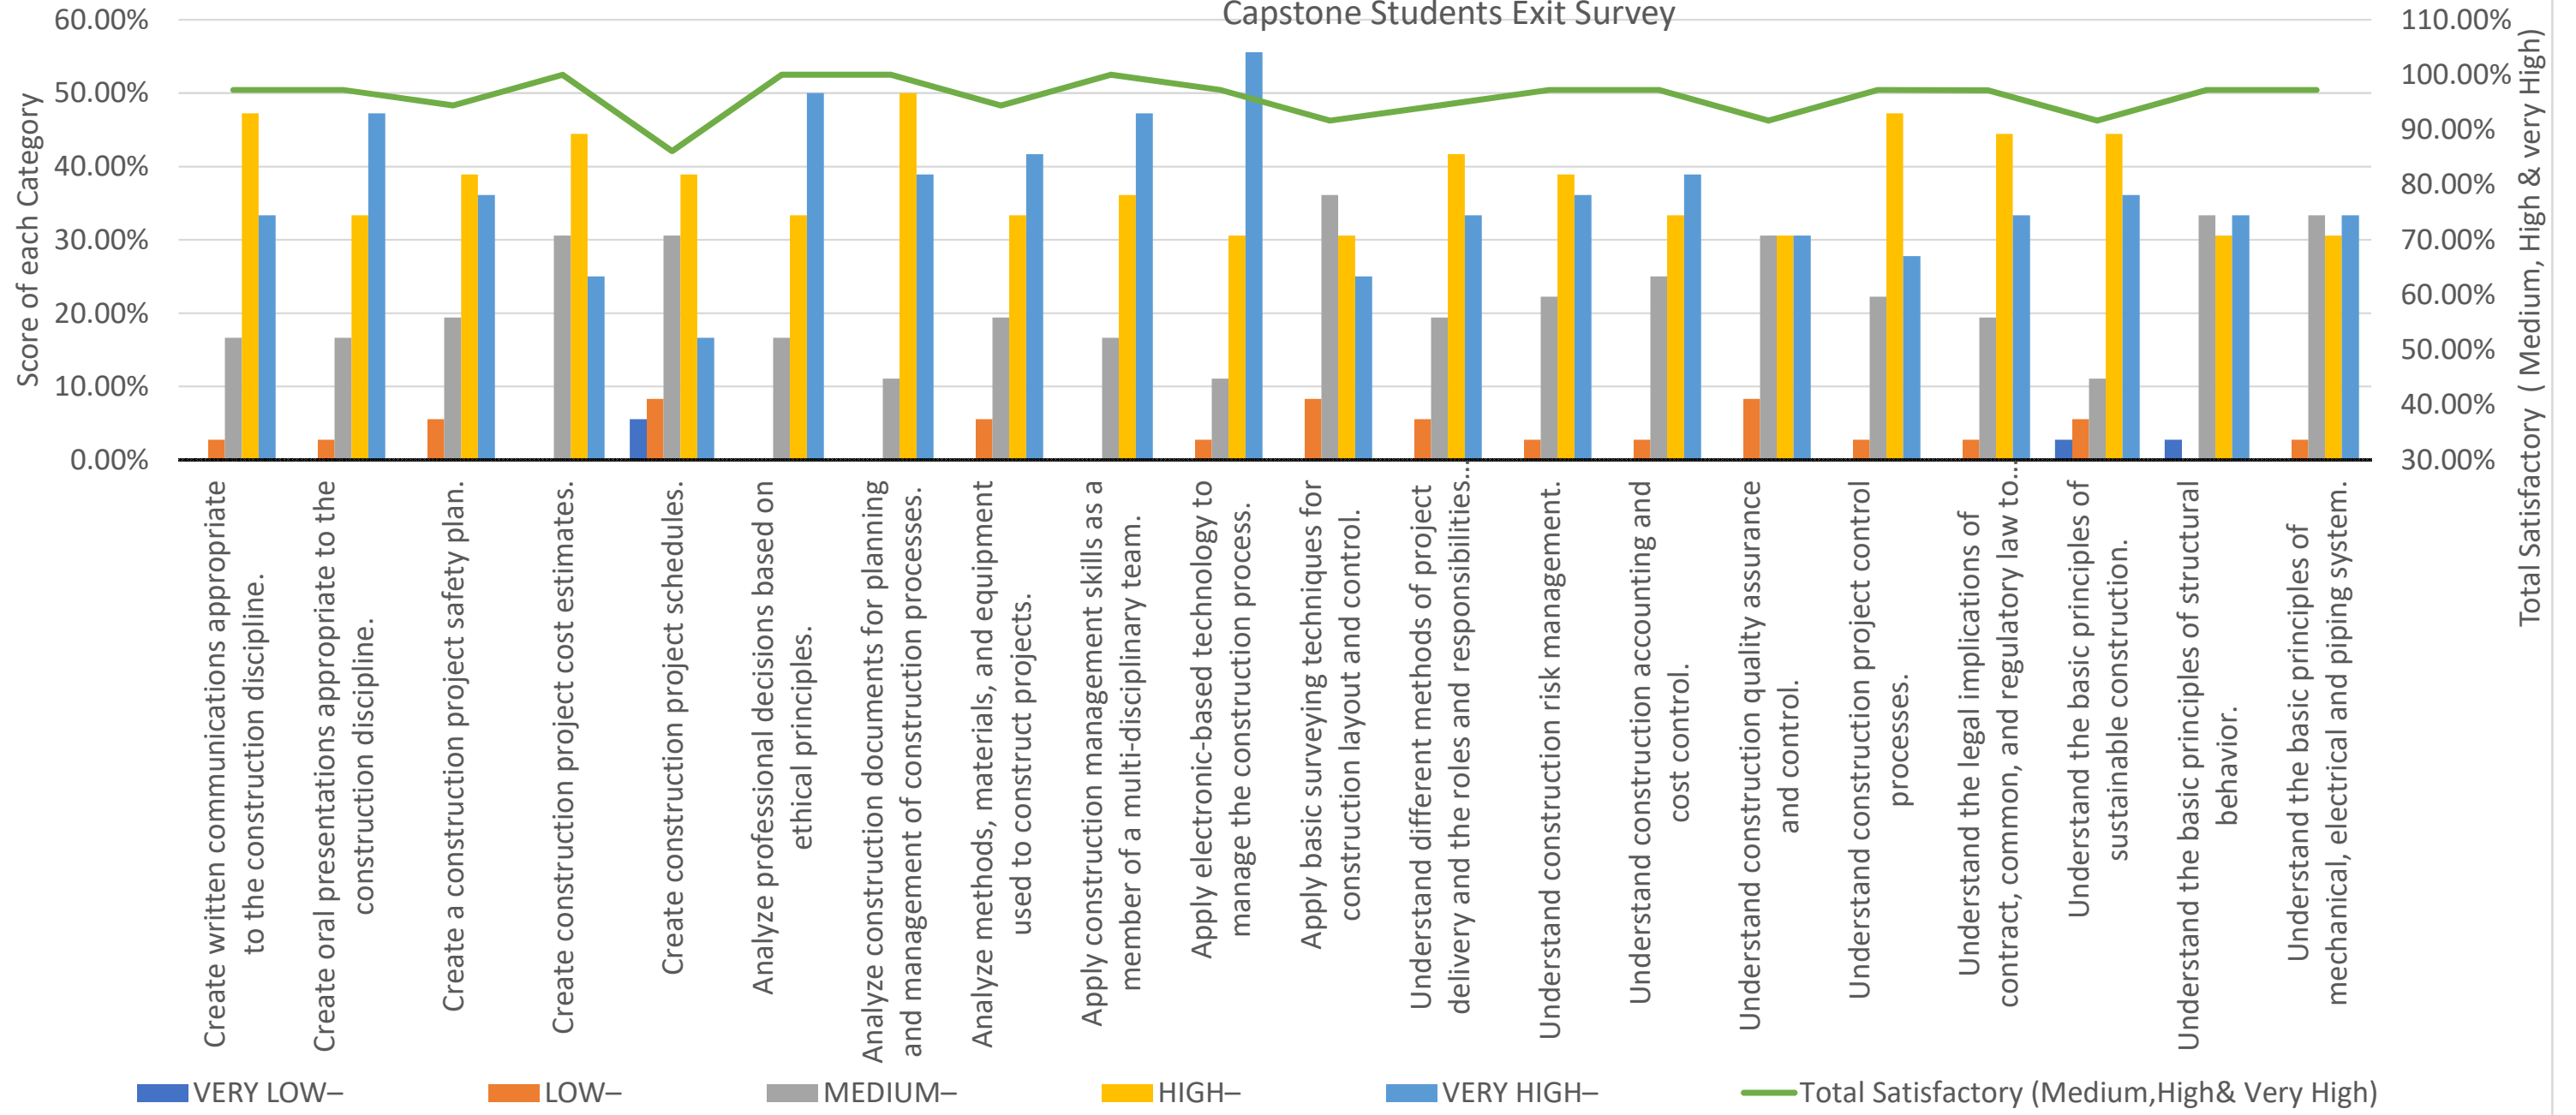

### Capstone Students Exit Survey

**Action Taken;** Aline this survey results with the SLO Direct assessment. Offer refreshing lectures for Capstone students in scheduling.