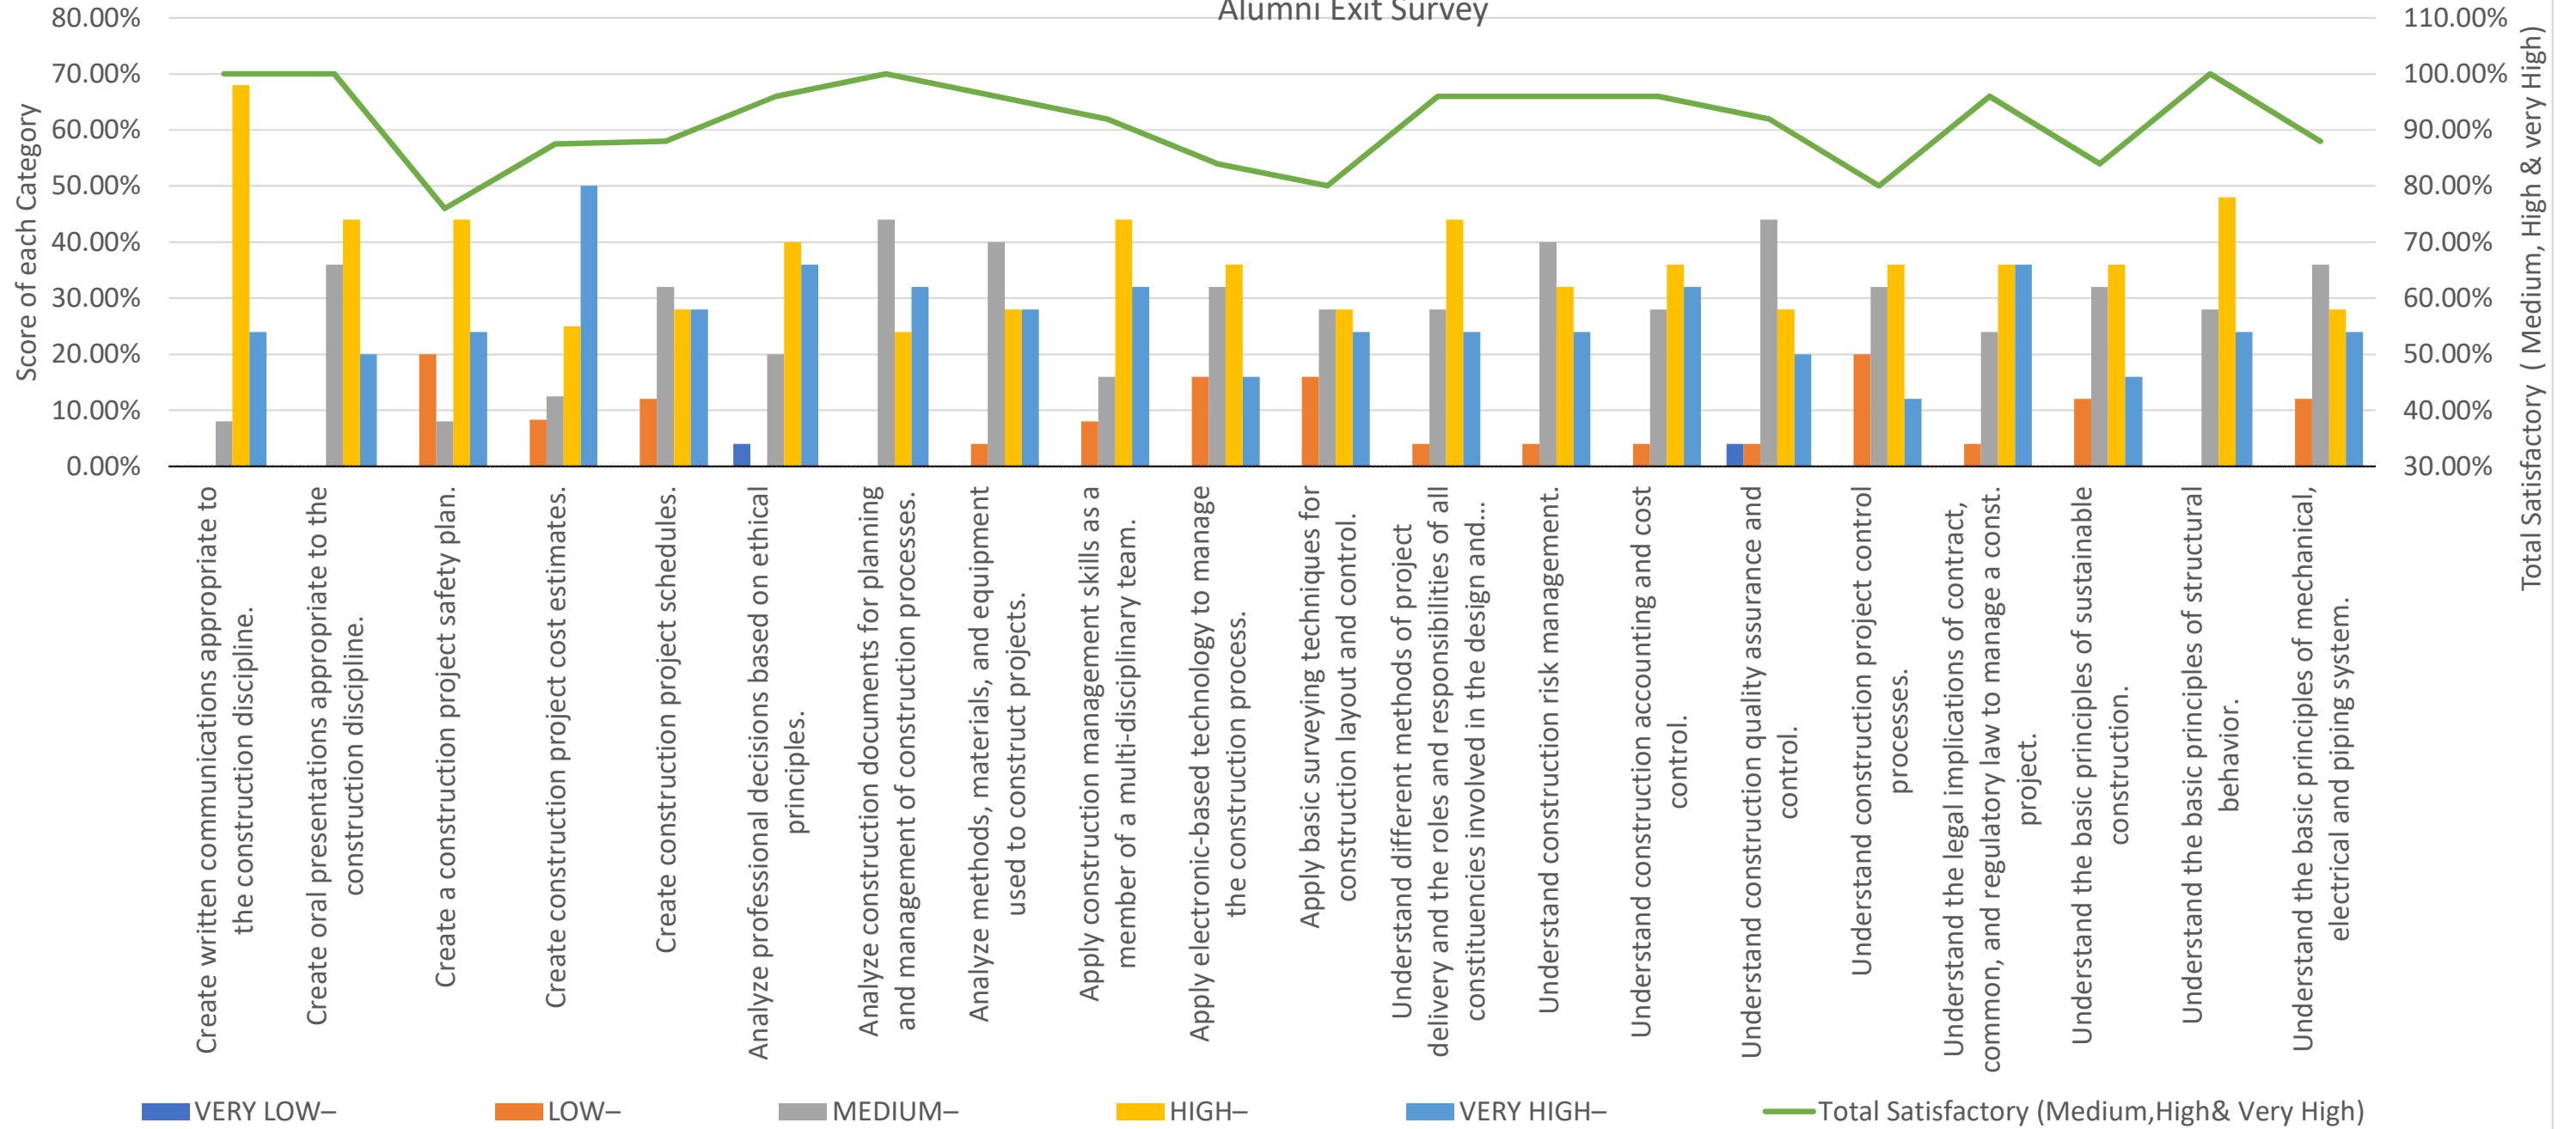

Alumni Exit Survey

Action Taken; Aline this survey results with the SLO and CLO Direct assessment in courses. Special attention will be made to SLO3 (safety Plan)