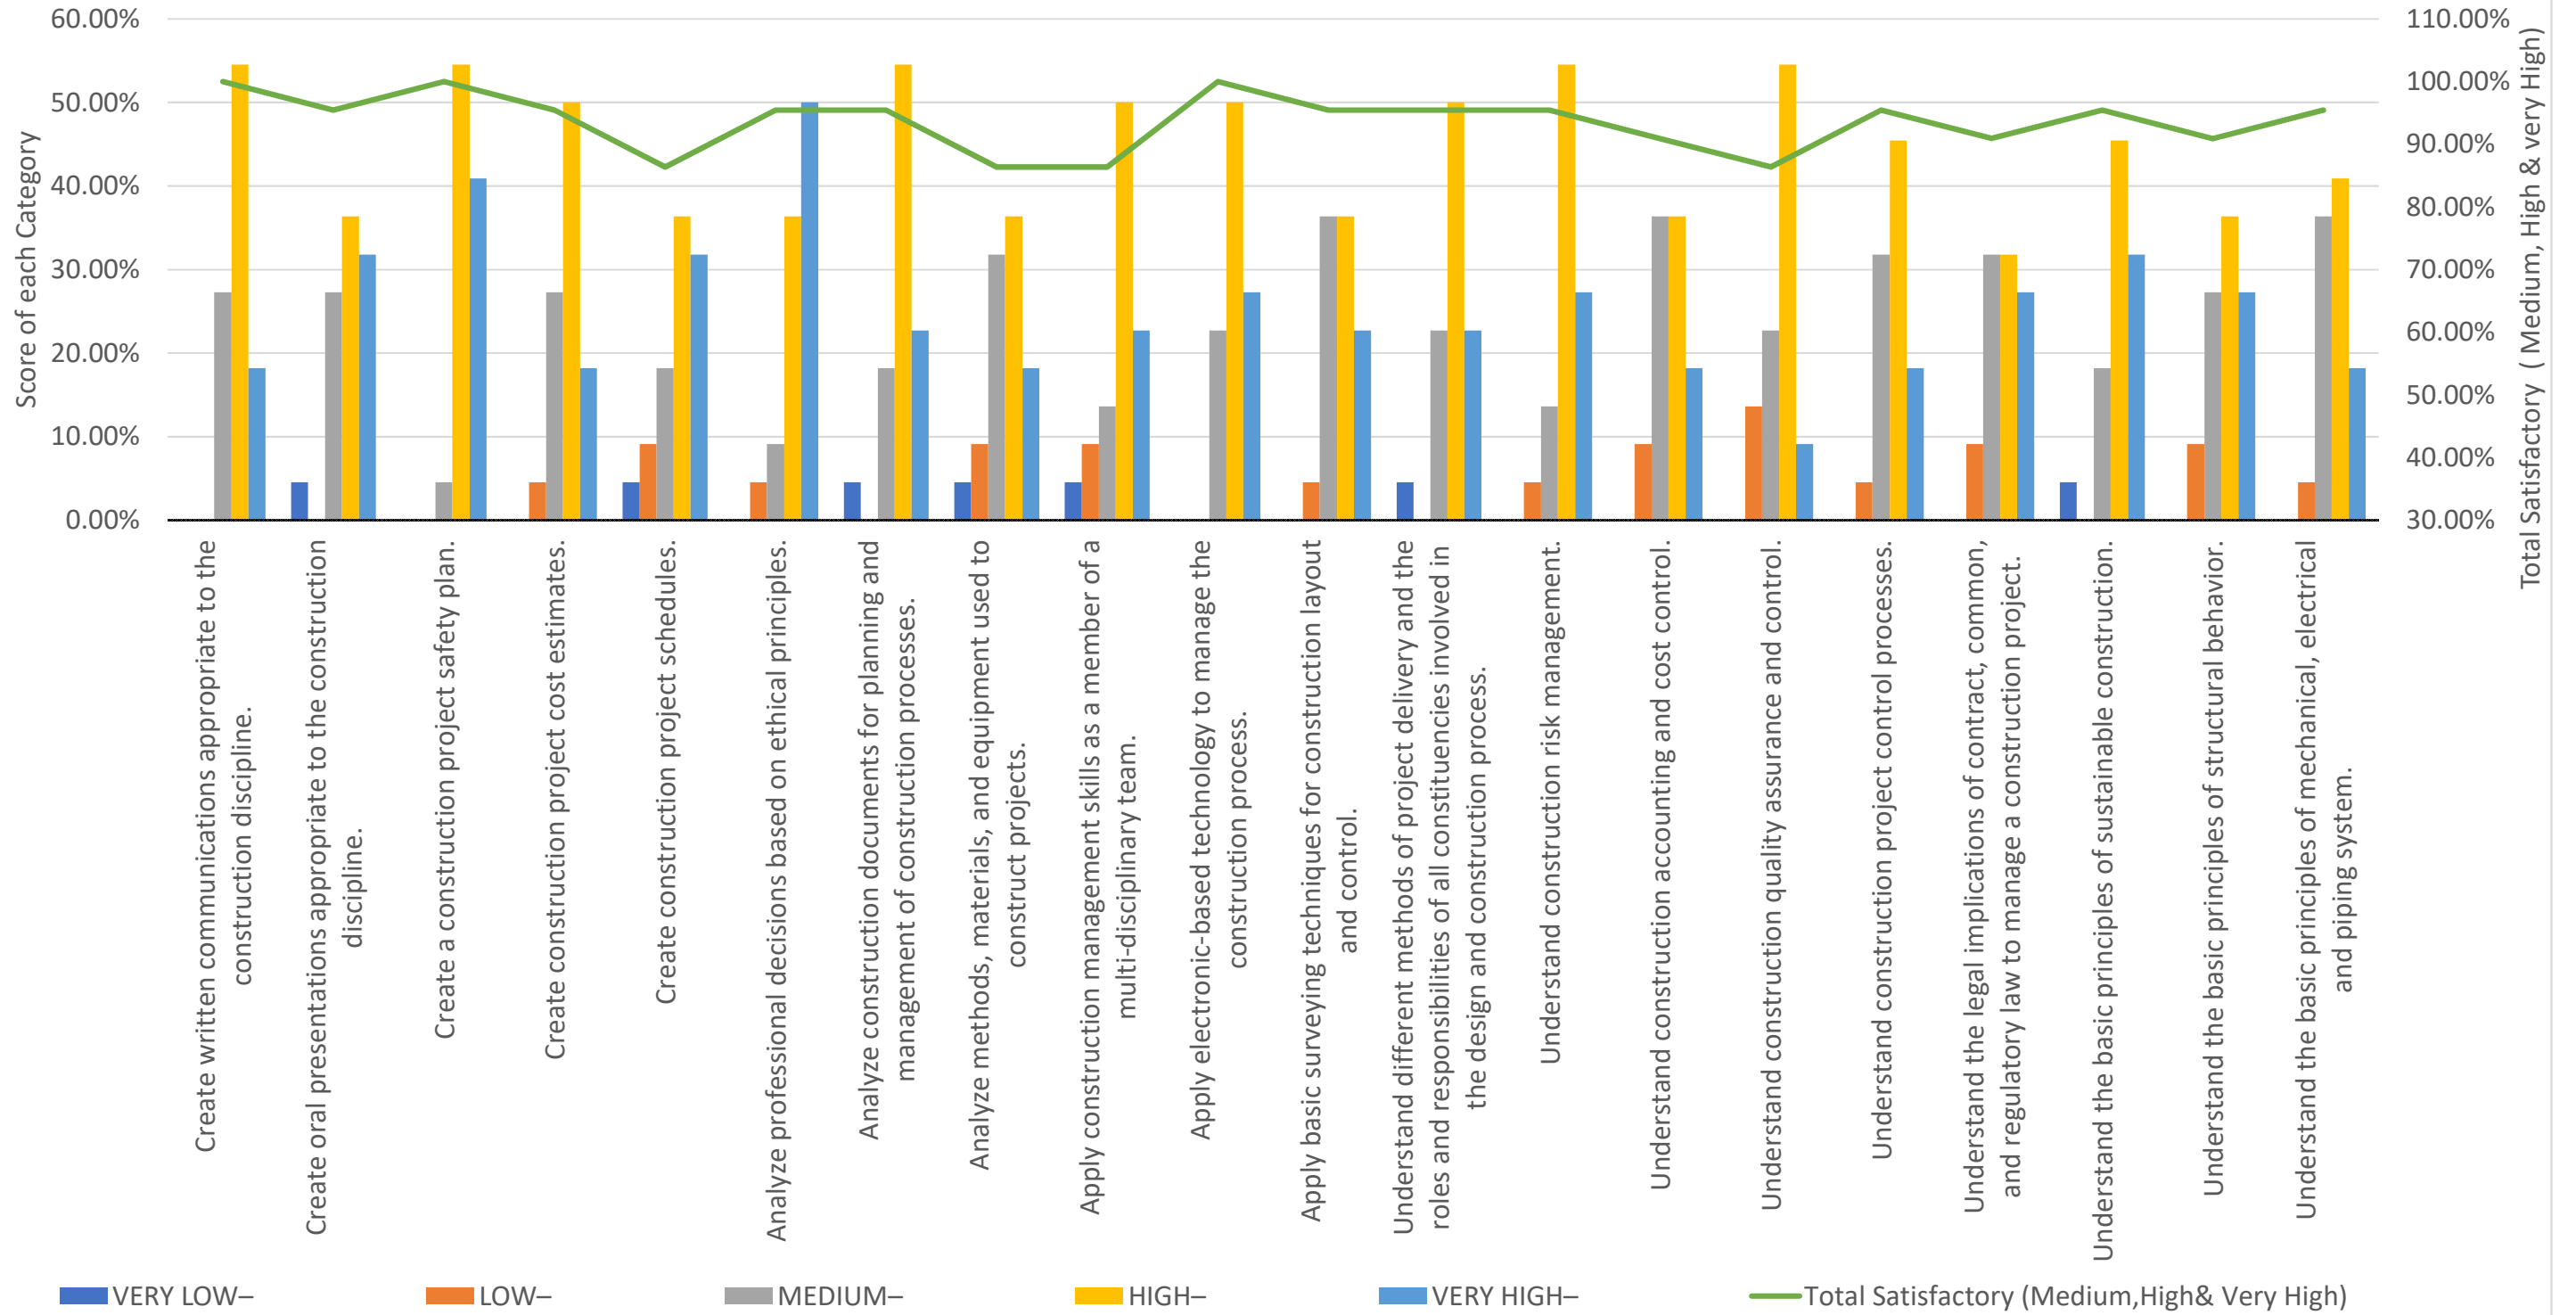

Capstone Students Exit Survey

Action Taken; Aline this survey results with the SLO Direct assessment. Sepcial attention is made to incorporate the latest software in scheduling