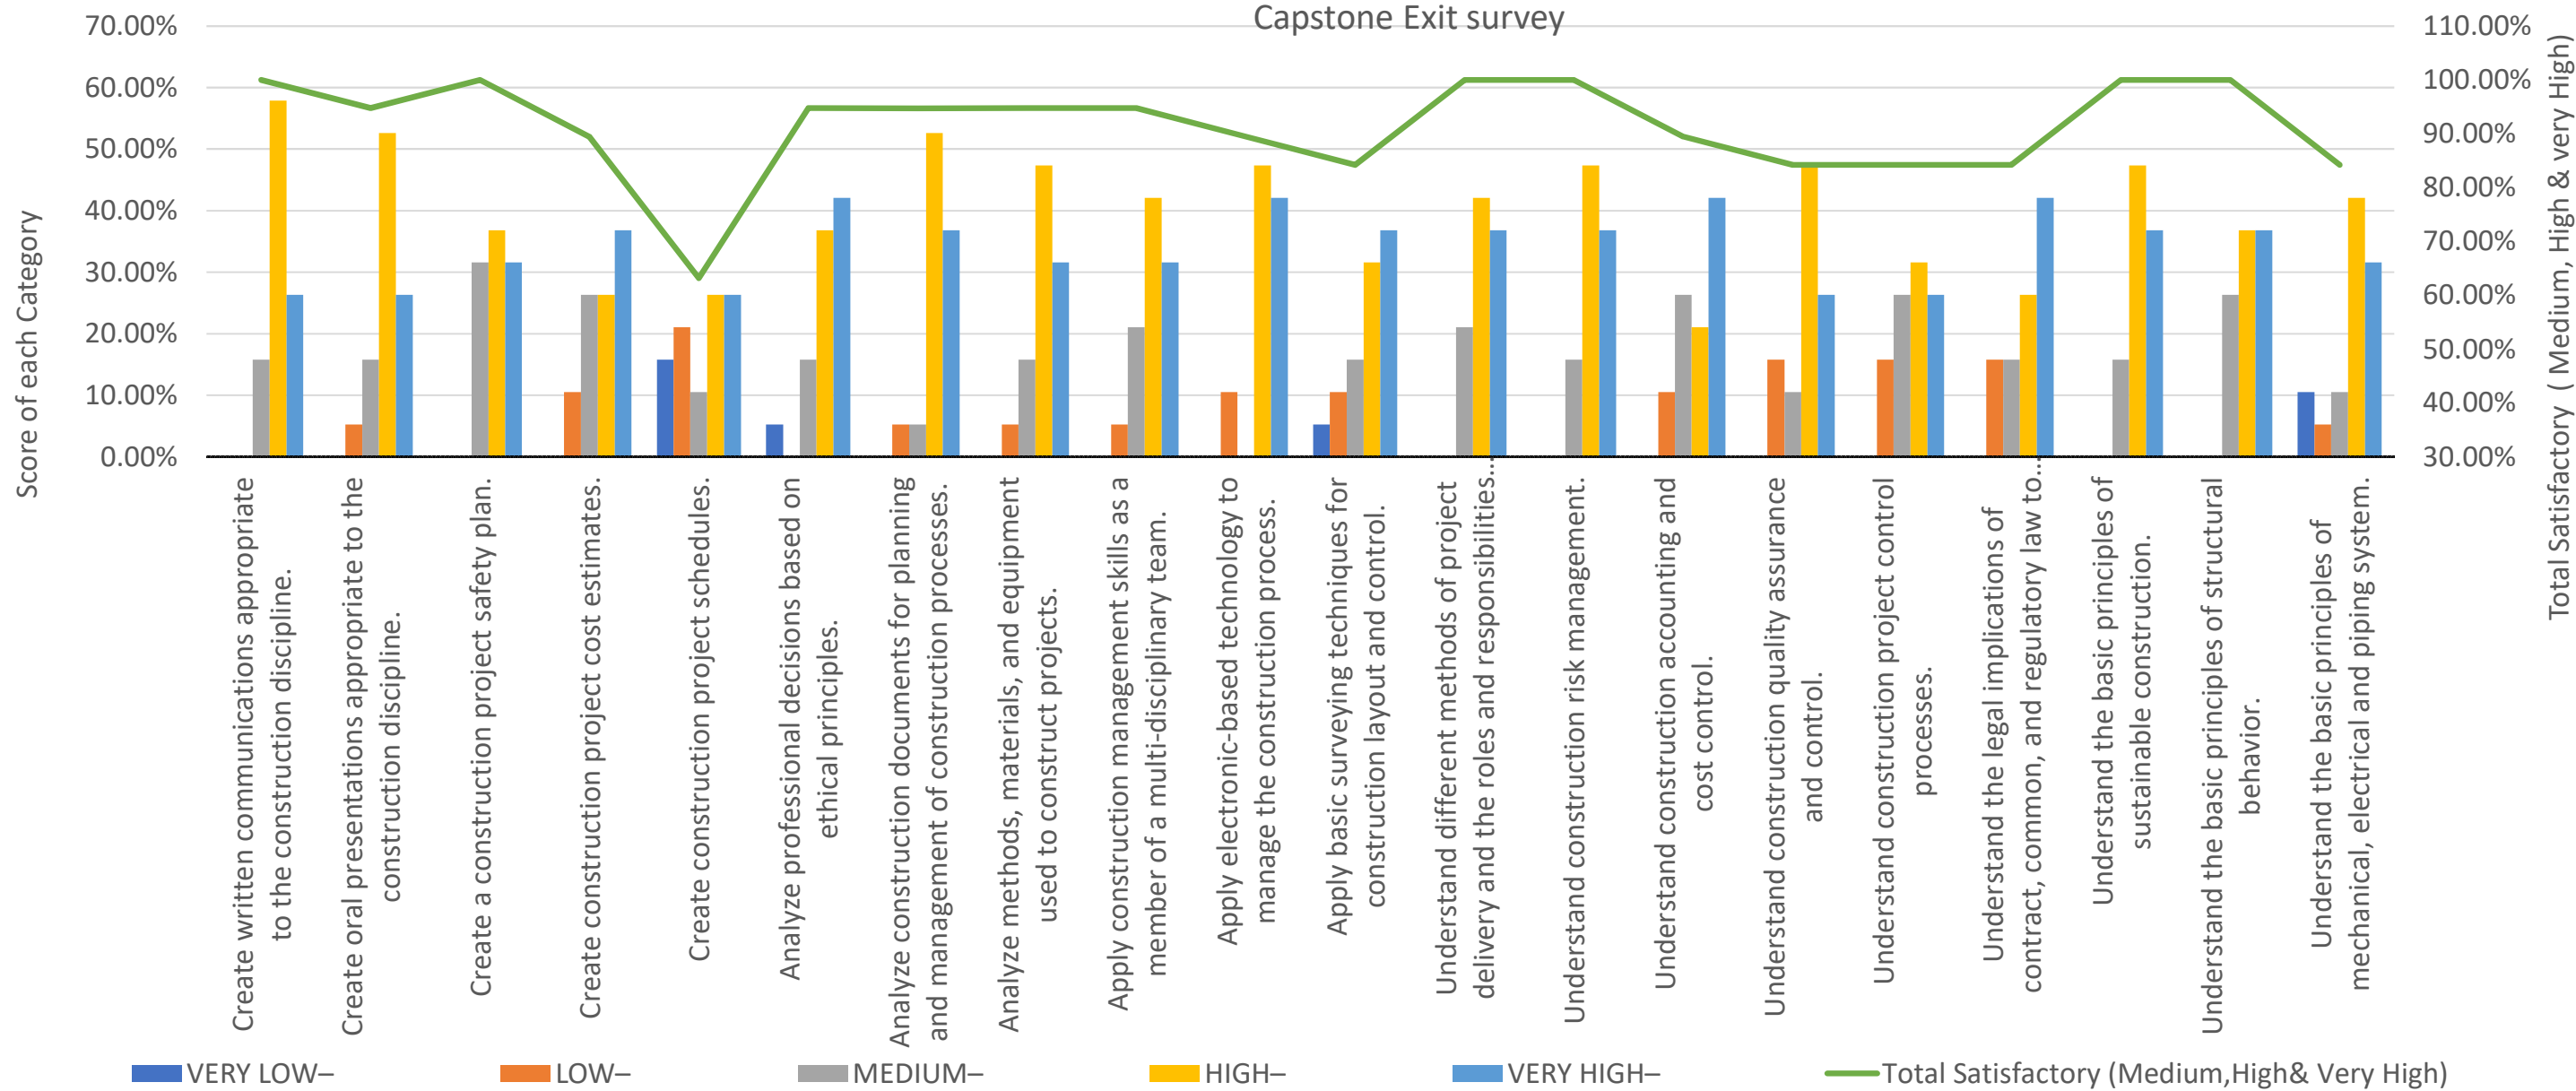

Capstone Exit survey

Action Taken; Aline this survey results with the SLO Direct assessment . Special attention is made to incorporate the latest software in scheduling